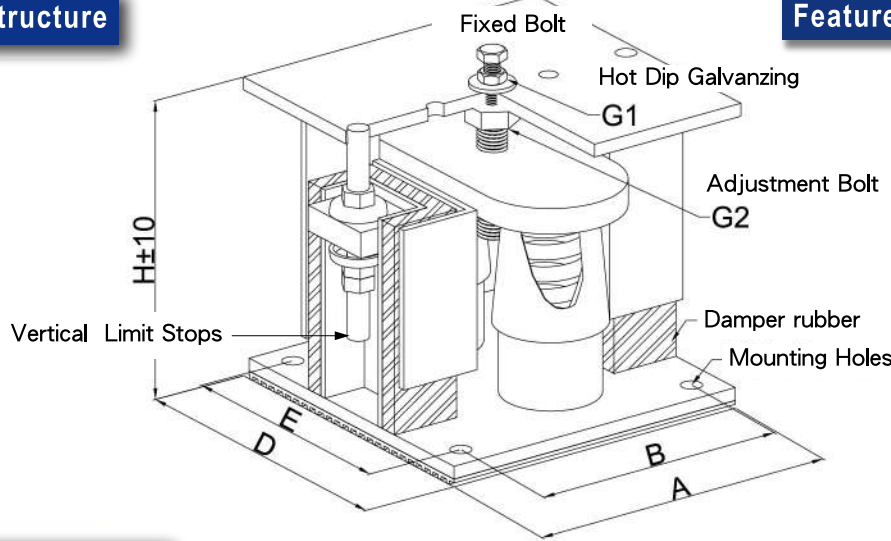

Structure

Features

YS - 2 - 500AG50
↓   ↓   ↓
Spring Q'ty   Loads   Def.

Illustration shows 2 springs. (YS-2A)
Spring deflection is 50mm.
Capacity loads is 500kg.
YS-1,-2,-4,-6,-9 have 1,2,4,6,
&9 springs each respectively.

Dimensions

Unit : mm

Model	Dimensions				高度H (mm)	固定 螺栓G1	水平調整 螺栓G2	基礎螺栓 固定孔G3	O.D (m/m)	Spring Deflections (m/m)
	A	B	D	E						
YS-1AG(S)	260	234	105	-	125	1/2"	1/2"	16×2	48	25
YS-1AG/ 1AG40(S)/1AG50(S)	260	234	105	-	200	1/2"	7/8"	16×2	68	25 40 50
YS-2AG/ 2AG40(S)/2AG50(S)	226	180	210	180	220	1/2"	7/8"	16×4		
YS-4AG/ 4AG40(S)/4AG50(S)	310	280	210	180	220	1/2"	7/8"	18×4		
YS-6AG/ 6AG40(S)/6AG50(S)	390	340	280	240	240	5/8"	7/8"	20X4		
YS-9AG/ 9AG40(S)/9AG50(S)	480	300	306	266	240	5/8"	1¼"	20X4		
YS-12AG/12AG40(S)	580	250	306	250	220	3/4"	1¼"	20X4		
YS-1-AG50	260	234	210	180	270	1/2"	7/8"	16×4	92.5	50
YS-2-AG50	260	234	260	205	270	1/2"	7/8"	16×4		
YS-4-AG50	420	360	260	220	270	1/2"	7/8"	20X4		
YS-6-AG50	600	540	260	220	270	1/2"	7/8"	20X4		
YS-1-AG75	310	250	210	180	340	1/2"	7/8"	16×4	120	75