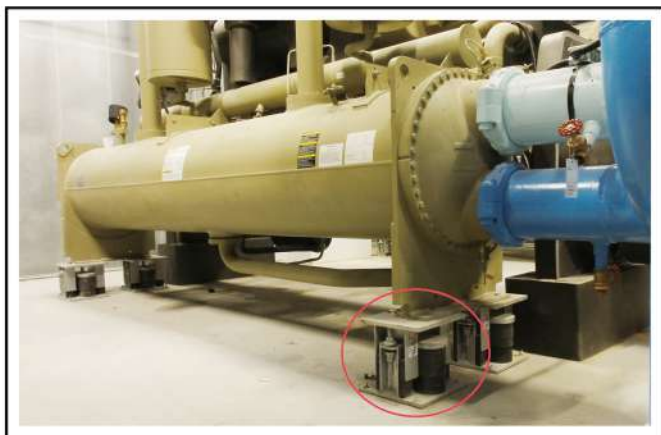

固安震®

YS-AG抗地震型彈簧式避振器

YS-AG ISOLATORS & SEISMIC SNUBBERS

AIR VALVE AIR INSIDE
氣門明 空氣室

Applications

Chillers