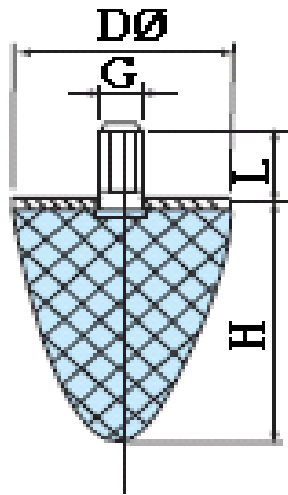

固安震®

YS-GS TYPE RUBBER ISOLATOR

Features

- ⊙ Rapid and Easy mounting.
- ⊙ Made by Butyl Rubber
- ⊙ Suitable for a wide range of applications.

Specification Table

MODEL	Load Range	Dimensions(mm)			
	KGS	D	H	G	L
YS-90GS	20-140	32	36	M8	20
YS-230GS	40-300	54	61	M8	35
YS-51-GS	80-700	72	87	M12	37